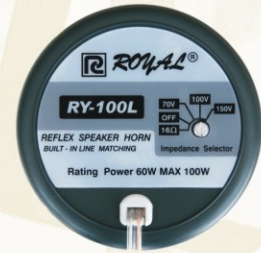

## PROFESSIONAL REFLEX SPEAKER HORN BUILT-IN LINE MATCHING

RY-100S RY-100L

### SPECIFICATIONS

RATING POWER		100 Watts
FREQUENCY RESPONSE		250 - 12 KHz
SENSITIVITY		103 dB
IMPEDANCE	RY-100S	16 ohm
	RY-100L	16 Ohm -70-100-150 v
		Selector Switch
DIMENSION ( W x H x D mm )		290 x 215 x 280
WEIGHT	RY-100S	1.6 Kg
	RY-100L	1.9 Kg